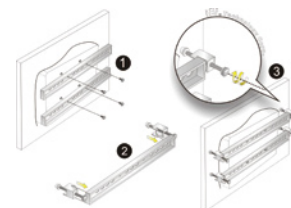

5. In-Wall Mounting

AFL-4 Series

Self-drilling screws
 1. Diameter: M4
 2. Length: >15mm

6. Panel Mounting

AFLPK-xxB

AFLPK-xx

Ordering Information

Part No.	Description
AFLPK-xx	For A Type AFL series
AFLPK-XXB	For B Type AFL series

VESA 200 Wall Mounting

VESA	Model
400 x 200mm	WK-80-R10
200 x 100mm	

WK-80

Ordering Information

Part No.	Description
WK-80	LCD Monitor/PPC Universal LCD TV fixed wall mount, VESA compliant, Loading capacity up to 80Kg ,RoHS