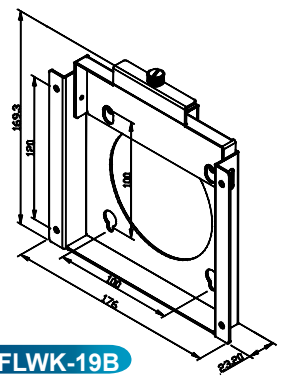

ARM-11-RS

ARM-31-RS

VESA 75/100 Wall Mounting

VESA	Model
75x75mm	AFLWK-12
100x100mm	AFLWK-19
	AFLWK-19B

Ordering Information

Part No.	Description
AFLWK-12	5.6"~12" VESA 75x75mm PPC/monitor wall mount kit with retention screw, Silver color,RoHS
AFLWK-19	15"~19" VESA 100x100mm PPC/monitor wall mount kit, Silver color ,RoHS
AFLWK-19B	15"~19" VESA 100x100mm PPC/monitor wall mount kit with retention screw, Silver color, RoHS

VESA 200 Wall Mounting

VESA	Model
400 x 200mm	WK-80-R10
200 x 100mm	

Ordering Information

Part No.	Description
WK-80	LCD Monitor/PPC Universal LCD TV fixed wall mount, VESA compliant, Loading capacity up to 80Kg ,RoHS