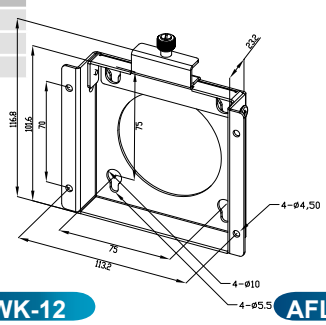

AFLWK-19

VESA 75/100 Wall Mounting

VESA	Model
75x75mm	AFLWK-12
100x100mm	AFLWK-19
	AFLWK-19B

AFLWK-12