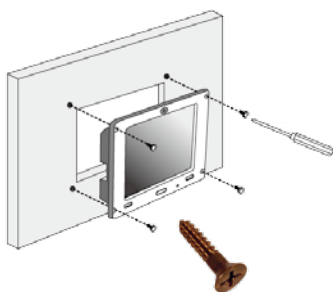

5. In-Wall Mounting

AFL-4 Series

Self-drilling screws
 1. Diameter: M4
 2. Length: >15mm

6. Panel Mounting

AFLPK-xxB

AFLPK-xx

Ordering Information

Part No.	Description
AFLPK-xx	For A Type AFL series
AFLPK-XXB	For B Type AFL series

VESA 200 Wall Mounting

VESA	Model
400 x 200mm	WK-80-R10
200 x 100mm	

WK-80

Ordering Information

Part No.	Description
WK-80	LCD Monitor/PPC Universal LCD TV fixed wall mount, VESA compliant, Loading capacity up to 80Kg ,RoHS