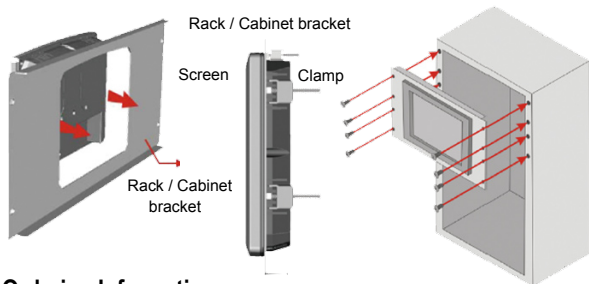

7. Rack Mounting

Ordering Information

Part No.	Description
AFLRK-xx	For AFOLUX PPC/Monitor Series