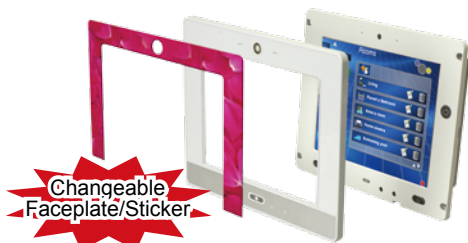

AFL-4 Series

Self-drilling screws
1. Diameter: M4
2. Length: >15mm