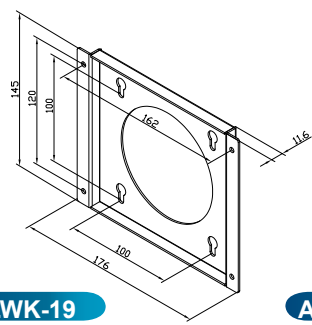

IEI LCD Product Mounting Solution Table

	VESA Standard	Model	Height	Loading Capacity	AFL PPC	Industrial PPC	AFL Monitor	Industrial Monitor	
					Suggested model	Suggested model	Suggested model	Suggested model	
Stand Mounting	75x75mm	STAND-A08	132mm	up to 5KG	5.7"~8.4"	-	5.7"~8.4"	-	
		STAND-B08	156mm	up to 5KG	5.7"~8.4"	-	5.7"~8.4"	-	
	100x100mm	STAND-A12	178mm	up to 5KG	10"~12.1"	6.5"~10.4"	10"~12.1"	6.5"~12.1"	
		STAND-A19	220mm	up to 7.5KG	15"~19"	6.5"~12.1"	15"~19"	6.5"~12.1"	
	75x75mm/100x100mm	STAND-100-RS	160mm	3~8Kg	3"~8KG	5.7"~12.1"	6.5"~12.1"	5.7"~12.1"	6.5"~12.1"
		STAND-210-RS	450mm	7~14KG	7~14KG	5.7"~19"	6.5"~19"	5.7"~19"	6.5"~19"
		STAND-B19	338mm	2.7~7.3KG	2.7~7.3KG	15"~19"	10.4"~15"	15"~19"	10.4"~15"
V-Stand Mounting	75x75mm	STAND-A26-R10	368mm	7.3~16.3KG	-	15"~19"	-	17"~19"	
		STAND-M100-R10	1580mm	up to 100KG	42"	-	42"	-	
	75x75mm	VSTAND-A07	60mm	up to 2.5KG	5.7"~7"	-	5.7"~7"	-	
75x75mm/100x100mm	VSTAND-A10	85mm	up to 3KG	8"~10.4"	6.5"~8.4"	8"~10.4"	6.5"~8.4"		
	VSTAND-A12	115mm	up to 3.5KG	12.1"	8.4"~10.4"	12.1"	8.4"~10.4"		
Wall Mounting	75x75mm	AFLWK-12	-	up to 7.5KG	5.7"~12.1"	-	5.7"~12.1"	-	
	100x100mm	AFLWK-19	-	up to 15KG	15"~19"	-	15"~19"	-	
		AFLWK-19B	-	up to 15KG	15"~19"	-	15"~19"	-	
	100x100mm/200x100mm	WK-80-R10	-	up to 80KG	42"	-	42"	-	
Arm Mounting	75x75mm/100x100mm	ARM-11-RS	340mm	3~6KG	5.7"~19"	6.5"~12.1"	5.7"~19"	6.5"~12.1"	
		ARM-31-RS	470mm	7~14KG	5.7"~19"	15"~19"	5.7"~19"	15"~19"	
	200x100mm	ARM-50-R10	632mm	up to 50KG	26"~42"	15"~19"	42"	15"~19"	
Panel Mounting	N/A	AFLPK-XX	-	-	5.7"~19"	-	5.7"~19"	-	
		PK-XX	-	-	-	6.5"~19"	-	6.5"~19"	
Rack Mounting	N/A	AFLRK-XX	-	-	5.7"~17"	-	5.7"~17"		
Din Mounting	N/A	RK-XX	-	-	-	6.5"~19"	-	6.5"~19"	
		DK-84MS	-	-	-	6.5"~8.4"	-	6.5"~8.4"	

ARM-11-RS

ARM-31-RS

VESA 75/100 Wall Mounting

VESA	Model
75x75mm	AFLWK-12
100x100mm	AFLWK-19
	AFLWK-19B

AFLWK-12

AFLWK-19

AFLWK-19B

Ordering Information