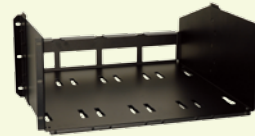

RACK-500G

5U 5-slot Full-size Rackmount Chassis

CA-950G
CA-950G
 19" rack carrier can carry 4 RACK-500G and fit into standard 19" width rack with 5U height.

1
Industrial Computing Solutions

2
Embedded Computing Solutions

3
Industrial Data Collector and Controller

4
Video Capture Solutions

5
I/O Communication Solutions

6
Panel Solutions

7
ORing Network Communication

8
Power Supply/ Peripherals

Features

- ◆ RoHS compliant design
- ◆ 2 x USB ports on front panel
- ◆ 1 x front-accessible 3.5" and 1 x 3.5" HDD drive capacity
- ◆ Hot-replaceable 8 cm cooling fan
- ◆ 19" rack-mountable carrier (optional)

Specifications

◆ Construction	Heavy duty metal
◆ SBC Form Factor	Full-size, slot CPU cards
◆ Drive Bays	1 x front-accessible 3.5" 1 x 3.5" HDD
◆ Cooling Fans	1 x 8cm
◆ I/O Ports	2 x USB
◆ I/O Openings	1 x LPT, 1 x COM
◆ Expansion Slots	5 slots
◆ Indicators	Power, HDD
◆ Buttons	Power switch, reset
◆ Operating Temperature	0°C~50°C
◆ Operation Humidity	10% ~ 90%
◆ Color	W: White / B: Black
◆ Weight (Net/Gross)	6 kg / 9 kg
◆ Dimensions (DxWxH)	440.2 mm x 110.6 mm x 221.3 mm