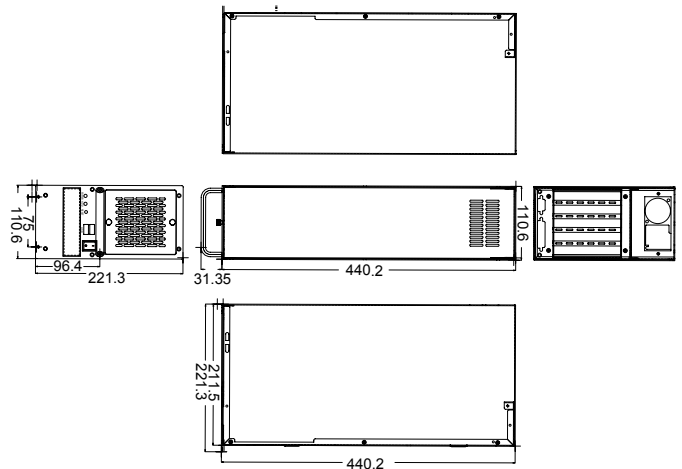

RACK-500G

5U 5-slot Full-size Rackmount Chassis

CA-950G
CA-950G
 19" rack carrier can carry 4 RACK-500G and fit into standard 19" width rack with 5U height.

1
Industrial Computing Solutions

2
Embedded Computing Solutions

3
Industrial Data Collector and Controller

4
Video Capture Solutions

5
I/O Communication Solutions

6
Panel Solutions

7
ORing Network Communication

8
Power Supply/ Peripherals

Features

- ◆ RoHS compliant design
- ◆ 2 x USB ports on front panel
- ◆ 1 x front-accessible 3.5" and 1 x 3.5" HDD drive capacity
- ◆ Hot-replaceable 8 cm cooling fan
- ◆ 19" rack-mountable carrier (optional)

Specifications

◆ Construction	Heavy duty metal
◆ SBC Form Factor	Full-size, slot CPU cards
◆ Drive Bays	1 x front-accessible 3.5" 1 x 3.5" HDD
◆ Cooling Fans	1 x 8cm
◆ I/O Ports	2 x USB
◆ I/O Openings	1 x LPT, 1 x COM
◆ Expansion Slots	5 slots
◆ Indicators	Power, HDD
◆ Buttons	Power switch, reset
◆ Operating Temperature	0°C~50°C
◆ Operation Humidity	10% ~ 90%
◆ Color	W: White / B: Black
◆ Weight (Net/Gross)	6 kg / 9 kg
◆ Dimensions (DxWxH)	440.2 mm x 110.6 mm x 221.3 mm

Dimensions

measurement units: millimeter

Backplane Options

Model No.	SBC Type	PCI	ISA	PCIe			PSU Connector
				x1	x4	x16	
PCI-5S2-RS	PICMG 1.0	4	1	0	0	0	AT
PCI-5S2A-RS	PICMG 1.0	4	1	0	0	0	ATX
PE-5S2	PICMG 1.3	0	0	3	0	1	ATX
PE-5S	PICMG 1.3	2	0	0	1	1	ATX
HPE-5S1	PCI/PICoE	4	0	0	0	0	ATX
HPE-5S2	PCI/PICoE	4	0	0	0	0	ATX
HPE-5S3	PCI/PICoE	2	0	2	0	0	ATX