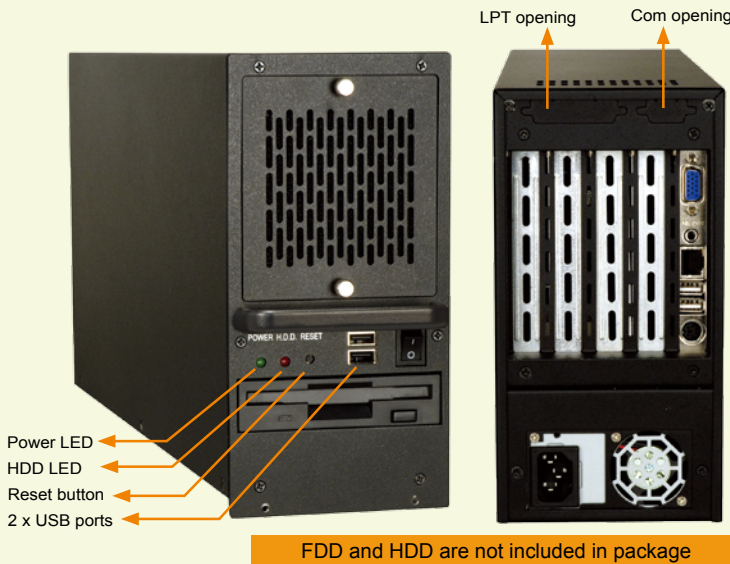

RACK-500G

5U 5-slot Full-size Rackmount Chassis

CA-950G
CA-950G
 19" rack carrier can carry 4 RACK-500G and fit into standard 19" width rack with 5U height.

1
Industrial Computing Solutions

2
Embedded Computing Solutions

3
Industrial Data Collector and Controller

4
Video Capture Solutions

5
I/O Communication Solutions

6
Panel Solutions

7
ORing Network Communication

8
Power Supply/ Peripherals

Features

- ◆ RoHS compliant design
- ◆ 2 x USB ports on front panel
- ◆ 1 x front-accessible 3.5" and 1 x 3.5" HDD drive capacity
- ◆ Hot-replaceable 8 cm cooling fan
- ◆ 19" rack-mountable carrier (optional)

Specifications

◆ Construction	Heavy duty metal
◆ SBC Form Factor	Full-size, slot CPU cards
◆ Drive Bays	1 x front-accessible 3.5" 1 x 3.5" HDD
◆ Cooling Fans	1 x 8cm
◆ I/O Ports	2 x USB
◆ I/O Openings	1 x LPT, 1 x COM
◆ Expansion Slots	5 slots
◆ Indicators	Power, HDD
◆ Buttons	Power switch, reset
◆ Operating Temperature	0°C~50°C
◆ Operation Humidity	10% ~ 90%
◆ Color	W: White / B: Black
◆ Weight (Net/Gross)	6 kg / 9 kg
◆ Dimensions (DxWxH)	440.2 mm x 110.6 mm x 221.3 mm