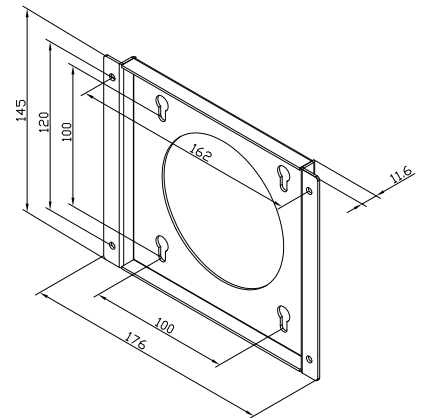

ARM

ARM-11-RS

ARM-31-RS

Wall Mount Kits

AFLWK-19

WK-35

WK-75/100

	ARM-11-RS	ARM-31-RS	AFLWK-19	WK-35
Compatibility List				
▶ MMC-2240C				
▶ MMC-4300C				•
▶ 15"/17"/19" Slim Monitor/PPC				
• MMC-1170C/1190C	•	•	•	•
• POC-517A/519B				
• POC-417B/419B				
• POC-415A/417A/419A				
▶ 17" PPC				
• POC-3174A/3174B		•		

Ordering Information

Part Number	Description
ARM-11-RS	Flat Panel Monitor Arm, VESA 75/100, 3kg ~ 6kg; RoHS
ARM-31-RS	Flat Panel Monitor Arm, VESA 75/100, 7kg ~ 14kg; RoHS

Ordering Information

Part Number	Description
AFLWK-19	15"~19" VESA 100x100mm PPC/monitor wall mount kit, Silver color, RoHS
WK-35-R10	VESA 200x100mm wall mount kit with retention screw, support up to 35kg, Silver color, RoHS
WK-75/100-R10	VESA bracket 75 to 100 wall mount kit, RoHS