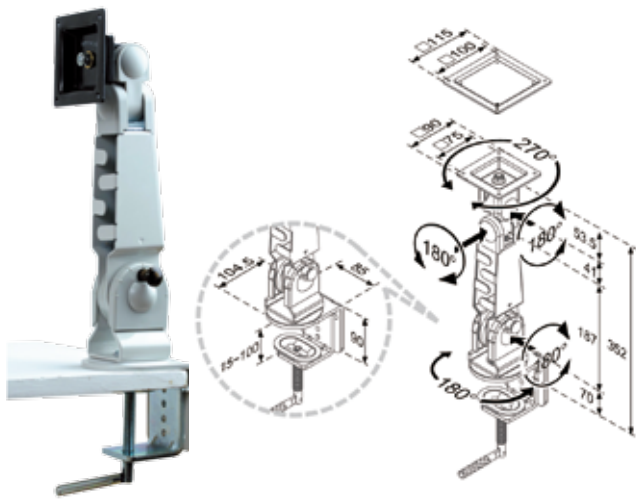

Mounting Option PACSmate provides customers with flexibility to place the system in the best location, including wall mounting, stand and arm options.

STAND

STAND-A19

STAND-B19

STAND-C19W

STAND-300SW-RS

	STAND-A19	STAND-C19	STAND-B19	STAND-300SW-RS
Compatibility List				
▶ MMC-2240C				•
▶ 15"/17"/19" Slim Monitor/PPC <ul style="list-style-type: none"> • MMC-1170C/1190C • POC-517A/ 519B • POC-417B/419B • POC-415A/417A/419A 	•	•	•	•
▶ 17" PPC <ul style="list-style-type: none"> • POC-3174A/3174B 				•

Ordering Information

Part Number	Description
STAND-A19-RS	15"~19" VESA 75/100 PPC/Monitor Stand, support up to 7.5kg, Silver color, RoHS
STAND-B19-RS	15"~19" VESA 75/100 PPC/Monitor Stand, support from 2.7 to 7.3kg, Black color, RoHS
STAND-C19W-R10	15"~19" VESA 75/100 PPC/Monitor Stand, support up to 15kg, White color, RoHS
STAND-300SW-RS	15"~19" VESA 75/100 PPC/Monitor Stand, support from 7 to 9kg, White color, RoHS

ARM

ARM-11-RS

ARM-31-RS

Wall Mount Kits

AFLWK-19

WK-35

WK-75/100

	ARM-11-RS	ARM-31-RS	AFLWK-19	WK-35
Compatibility List				
▶ MMC-2240C				
▶ MMC-4300C				•
▶ 15"/17"/19" Slim Monitor/PPC				
• MMC-1170C/1190C	•	•	•	•
• POC-517A/519B				
• POC-417B/419B				
• POC-415A/417A/419A				
▶ 17" PPC				
• POC-3174A/3174B		•		

Ordering Information

Part Number	Description
ARM-11-RS	Flat Panel Monitor Arm, VESA 75/100, 3kg ~ 6kg; RoHS
ARM-31-RS	Flat Panel Monitor Arm, VESA 75/100, 7kg ~ 14kg; RoHS

Ordering Information

Part Number	Description
AFLWK-19	15"~19" VESA 100x100mm PPC/monitor wall mount kit, Silver color, RoHS
WK-35-R10	VESA 200x100mm wall mount kit with retention screw, support up to 35kg, Silver color, RoHS
WK-75/100-R10	VESA bracket 75 to 100 wall mount kit, RoHS