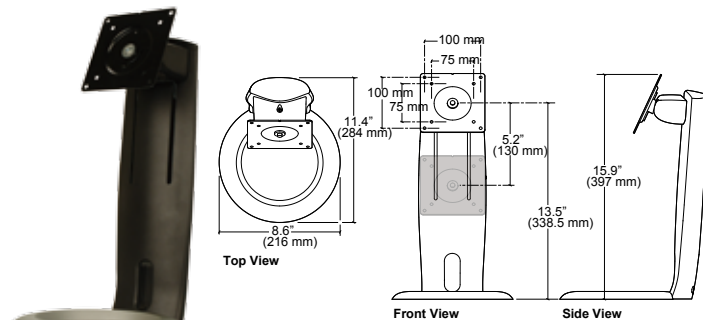

Mounting Option PACSmate provides customers with flexibility to place the system in the best location, including wall mounting, stand and arm options.

STAND

STAND-A19

STAND-B19

STAND-C19W

STAND-300SW-RS

	STAND-A19	STAND-C19	STAND-B19	STAND-300SW-RS
Compatibility List				
▶ MMC-2240C				•
▶ 15"/17"/19" Slim Monitor/PPC <ul style="list-style-type: none"> • MMC-1170C/1190C • POC-517A/ 519B • POC-417B/419B • POC-415A/417A/419A 	•	•	•	•
▶ 17" PPC <ul style="list-style-type: none"> • POC-3174A/3174B 				•

Ordering Information

Part Number	Description
STAND-A19-RS	15"~19" VESA 75/100 PPC/Monitor Stand, support up to 7.5kg, Silver color, RoHS
STAND-B19-RS	15"~19" VESA 75/100 PPC/Monitor Stand, support from 2.7 to 7.3kg, Black color, RoHS
STAND-C19W-R10	15"~19" VESA 75/100 PPC/Monitor Stand, support up to 15kg, White color, RoHS
STAND-300SW-RS	15"~19" VESA 75/100 PPC/Monitor Stand, support from 7 to 9kg, White color, RoHS

Ordering Information

Part Number	Description
ARM-11-RS	Flat Panel Monitor Arm, VESA 75/100, 3kg ~ 6kg; RoHS
ARM-31-RS	Flat Panel Monitor Arm, VESA 75/100, 7kg ~ 14kg; RoHS

Ordering Information

Part Number	Description
AFLWK-19	15"~19" VESA 100x100mm PPC/monitor wall mount kit, Silver color, RoHS
WK-35-R10	VESA 200x100mm wall mount kit with retention screw, support up to 35kg, Silver color, RoHS
WK-75/100-R10	VESA bracket 75 to 100 wall mount kit, RoHS