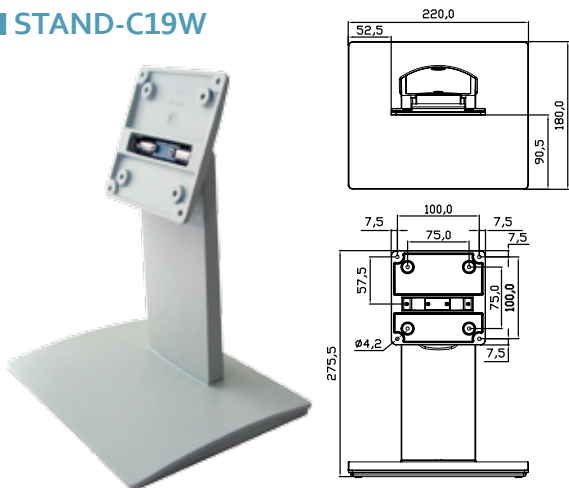

Mounting Option PACSmate provides customers with flexibility to place the system in the best location, including wall mounting, stand and arm options.

STAND

STAND-A19

STAND-B19

STAND-C19W

STAND-300SW-RS

	STAND-A19	STAND-C19	STAND-B19	STAND-300SW-RS
Compatibility List				
▶ MMC-2240C				•
▶ 15"/17"/19" Slim Monitor/PPC <ul style="list-style-type: none"> • MMC-1170C/1190C • POC-517A/ 519B • POC-417B/419B • POC-415A/417A/419A 	•	•	•	•
▶ 17" PPC <ul style="list-style-type: none"> • POC-3174A/3174B 				•

Ordering Information

Part Number	Description
STAND-A19-RS	15"~19" VESA 75/100 PPC/Monitor Stand, support up to 7.5kg, Silver color, RoHS
STAND-B19-RS	15"~19" VESA 75/100 PPC/Monitor Stand, support from 2.7 to 7.3kg, Black color, RoHS
STAND-C19W-R10	15"~19" VESA 75/100 PPC/Monitor Stand, support up to 15kg, White color, RoHS
STAND-300SW-RS	15"~19" VESA 75/100 PPC/Monitor Stand, support from 7 to 9kg, White color, RoHS

ARM

ARM-11-RS

ARM-31-RS

Wall Mount Kits

AFLWK-19

WK-35

WK-75/100

	ARM-11-RS	ARM-31-RS	AFLWK-19	WK-35
Compatibility List				
▶ MMC-2240C				
▶ MMC-4300C				•
▶ 15"/17"/19" Slim Monitor/PPC				
• MMC-1170C/1190C	•	•	•	•
• POC-517A/519B				
• POC-417B/419B				
• POC-415A/417A/419A				
▶ 17" PPC				
• POC-3174A/3174B		•		

Ordering Information

Part Number	Description
ARM-11-RS	Flat Panel Monitor Arm, VESA 75/100, 3kg ~ 6kg; RoHS
ARM-31-RS	Flat Panel Monitor Arm, VESA 75/100, 7kg ~ 14kg; RoHS

Ordering Information

Part Number	Description
AFLWK-19	15"~19" VESA 100x100mm PPC/monitor wall mount kit, Silver color, RoHS
WK-35-R10	VESA 200x100mm wall mount kit with retention screw, support up to 35kg, Silver color, RoHS
WK-75/100-R10	VESA bracket 75 to 100 wall mount kit, RoHS