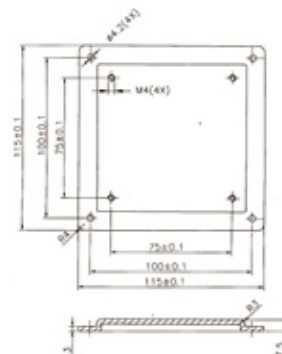

Ordering Information

Part Number	Description
STAND-A19-RS	15"~19" VESA 75/100 PPC/Monitor Stand, support up to 7.5kg, Silver color, RoHS
STAND-B19-RS	15"~19" VESA 75/100 PPC/Monitor Stand, support from 2.7 to 7.3kg, Black color, RoHS
STAND-C19W-R10	15"~19" VESA 75/100 PPC/Monitor Stand, support up to 15kg, White color, RoHS
STAND-300SW-RS	15"~19" VESA 75/100 PPC/Monitor Stand, support from 7 to 9kg, White color, RoHS

ARM

ARM-11-RS

ARM-31-RS

Wall Mount Kits

AFLWK-19

WK-35

WK-75/100

	ARM-11-RS	ARM-31-RS	AFLWK-19	WK-35
Compatibility List				
▶ MMC-2240C				
▶ MMC-4300C				•
▶ 15"/17"/19" Slim Monitor/PPC				
• MMC-1170C/1190C	•	•	•	•
• POC-517A/519B				
• POC-417B/419B				
• POC-415A/417A/419A				
▶ 17" PPC				
• POC-3174A/3174B		•		

Ordering Information

Part Number	Description
ARM-11-RS	Flat Panel Monitor Arm, VESA 75/100, 3kg ~ 6kg; RoHS
ARM-31-RS	Flat Panel Monitor Arm, VESA 75/100, 7kg ~ 14kg; RoHS

Ordering Information

Part Number	Description
AFLWK-19	15"~19" VESA 100x100mm PPC/monitor wall mount kit, Silver color, RoHS
WK-35-R10	VESA 200x100mm wall mount kit with retention screw, support up to 35kg, Silver color, RoHS
WK-75/100-R10	VESA bracket 75 to 100 wall mount kit, RoHS