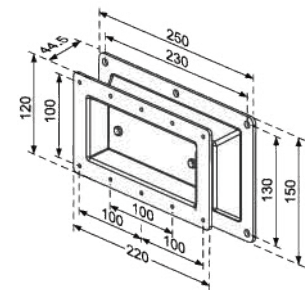

ARM

ARM-11-RS

ARM-31-RS

Wall Mount Kits

AFLWK-19

WK-35

WK-75/100

	ARM-11-RS	ARM-31-RS	AFLWK-19	WK-35
Compatibility List				
▶ MMC-2240C				
▶ MMC-4300C				•
▶ 15"/17"/19" Slim Monitor/PPC				
• MMC-1170C/1190C	•	•	•	•
• POC-517A/519B				
• POC-417B/419B				
• POC-415A/417A/419A				
▶ 17" PPC				
• POC-3174A/3174B		•		

Ordering Information

Part Number	Description
ARM-11-RS	Flat Panel Monitor Arm, VESA 75/100, 3kg ~ 6kg; RoHS
ARM-31-RS	Flat Panel Monitor Arm, VESA 75/100, 7kg ~ 14kg; RoHS

Ordering Information

Part Number	Description
AFLWK-19	15"~19" VESA 100x100mm PPC/monitor wall mount kit, Silver color, RoHS
WK-35-R10	VESA 200x100mm wall mount kit with retention screw, support up to 35kg, Silver color, RoHS
WK-75/100-R10	VESA bracket 75 to 100 wall mount kit, RoHS