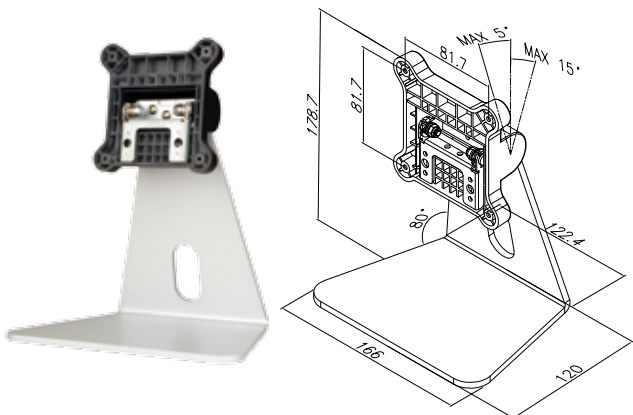

Mounting Option PACSmate provides customers with flexibility to place the system in the best location, including wall mounting, stand and arm options.

STAND

STAND-A19

STAND-B19

STAND-C19W

STAND-300SW-RS

	STAND-A19	STAND-C19	STAND-B19	STAND-300SW-RS
Compatibility List				
▶ MMC-2240C				•
▶ 15"/17"/19" Slim Monitor/PPC <ul style="list-style-type: none"> • MMC-1170C/1190C • POC-517A/ 519B • POC-417B/419B • POC-415A/417A/419A 	•	•	•	•
▶ 17" PPC <ul style="list-style-type: none"> • POC-3174A/3174B 				•

Ordering Information

Part Number	Description
STAND-A19-RS	15"~19" VESA 75/100 PPC/Monitor Stand, support up to 7.5kg, Silver color, RoHS
STAND-B19-RS	15"~19" VESA 75/100 PPC/Monitor Stand, support from 2.7 to 7.3kg, Black color, RoHS
STAND-C19W-R10	15"~19" VESA 75/100 PPC/Monitor Stand, support up to 15kg, White color, RoHS
STAND-300SW-RS	15"~19" VESA 75/100 PPC/Monitor Stand, support from 7 to 9kg, White color, RoHS

ARM

ARM-11-RS

ARM-31-RS

Wall Mount Kits

AFLWK-19

WK-35

WK-75/100

	ARM-11-RS	ARM-31-RS	AFLWK-19	WK-35
Compatibility List				
▶ MMC-2240C				
▶ MMC-4300C				•
▶ 15"/17"/19" Slim Monitor/PPC				
• MMC-1170C/1190C	•	•	•	•
• POC-517A/519B				
• POC-417B/419B				
• POC-415A/417A/419A				
▶ 17" PPC				
• POC-3174A/3174B		•		

Ordering Information

Part Number	Description
ARM-11-RS	Flat Panel Monitor Arm, VESA 75/100, 3kg ~ 6kg; RoHS
ARM-31-RS	Flat Panel Monitor Arm, VESA 75/100, 7kg ~ 14kg; RoHS

Ordering Information

Part Number	Description
AFLWK-19	15"~19" VESA 100x100mm PPC/monitor wall mount kit, Silver color, RoHS
WK-35-R10	VESA 200x100mm wall mount kit with retention screw, support up to 35kg, Silver color, RoHS
WK-75/100-R10	VESA bracket 75 to 100 wall mount kit, RoHS