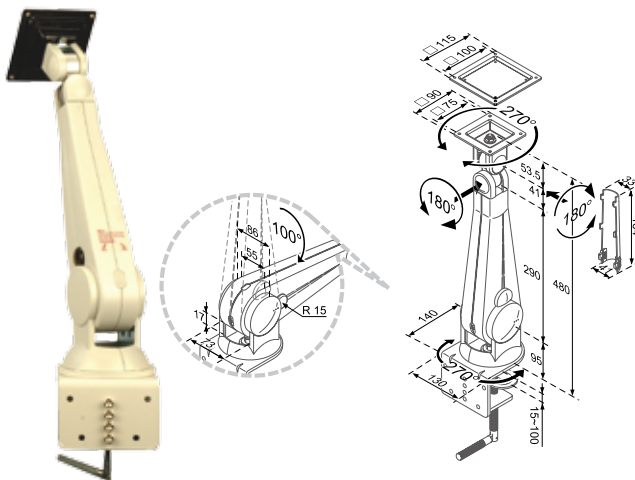

Mounting Option PACSmate provides customers with flexibility to place the system in the best location, including wall mounting, stand and arm options.

STAND

STAND-A19

STAND-B19

STAND-C19W

STAND-300SW-RS

	STAND-A19	STAND-C19	STAND-B19	STAND-300SW-RS
Compatibility List				
▶ MMC-2240C				•
▶ 15"/17"/19" Slim Monitor/PPC <ul style="list-style-type: none"> • MMC-1170C/1190C • POC-517A/ 519B • POC-417B/419B • POC-415A/417A/419A 	•	•	•	•
▶ 17" PPC <ul style="list-style-type: none"> • POC-3174A/3174B 				•

Ordering Information

Part Number	Description
STAND-A19-RS	15"~19" VESA 75/100 PPC/Monitor Stand, support up to 7.5kg, Silver color, RoHS
STAND-B19-RS	15"~19" VESA 75/100 PPC/Monitor Stand, support from 2.7 to 7.3kg, Black color, RoHS
STAND-C19W-R10	15"~19" VESA 75/100 PPC/Monitor Stand, support up to 15kg, White color, RoHS
STAND-300SW-RS	15"~19" VESA 75/100 PPC/Monitor Stand, support from 7 to 9kg, White color, RoHS

ARM

ARM-11-RS

ARM-31-RS

Wall Mount Kits

AFLWK-19

WK-35

WK-75/100

	ARM-11-RS	ARM-31-RS	AFLWK-19	WK-35
Compatibility List				
▶ MMC-2240C				
▶ MMC-4300C				•
▶ 15"/17"/19" Slim Monitor/PPC				
• MMC-1170C/1190C	•	•	•	•
• POC-517A/519B				
• POC-417B/419B				
• POC-415A/417A/419A				
▶ 17" PPC				
• POC-3174A/3174B		•		

Ordering Information

Part Number	Description
ARM-11-RS	Flat Panel Monitor Arm, VESA 75/100, 3kg ~ 6kg; RoHS
ARM-31-RS	Flat Panel Monitor Arm, VESA 75/100, 7kg ~ 14kg; RoHS

Ordering Information

Part Number	Description
AFLWK-19	15"~19" VESA 100x100mm PPC/monitor wall mount kit, Silver color, RoHS
WK-35-R10	VESA 200x100mm wall mount kit with retention screw, support up to 35kg, Silver color, RoHS
WK-75/100-R10	VESA bracket 75 to 100 wall mount kit, RoHS