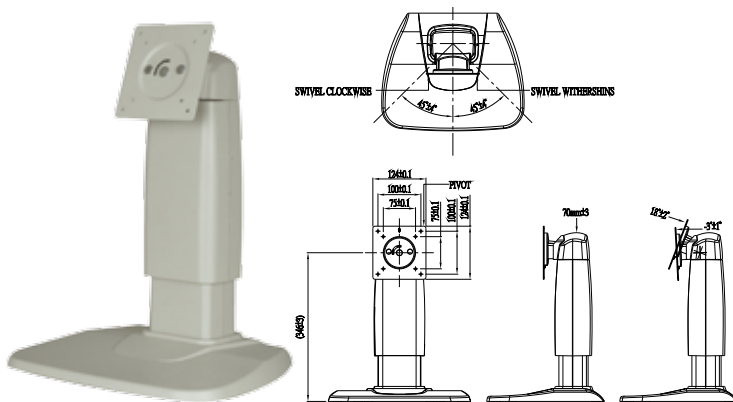

Mounting Option PACSmate provides customers with flexibility to place the system in the best location, including wall mounting, stand and arm options.

STAND

STAND-A19

STAND-B19

STAND-C19W

STAND-300SW-RS

	STAND-A19	STAND-C19	STAND-B19	STAND-300SW-RS
Compatibility List				
▶ MMC-2240C				•
▶ 15"/17"/19" Slim Monitor/PPC <ul style="list-style-type: none"> • MMC-1170C/1190C • POC-517A/ 519B • POC-417B/419B • POC-415A/417A/419A 	•	•	•	•
▶ 17" PPC <ul style="list-style-type: none"> • POC-3174A/3174B 				•

Ordering Information

Part Number	Description
STAND-A19-RS	15"~19" VESA 75/100 PPC/Monitor Stand, support up to 7.5kg, Silver color, RoHS
STAND-B19-RS	15"~19" VESA 75/100 PPC/Monitor Stand, support from 2.7 to 7.3kg, Black color, RoHS
STAND-C19W-R10	15"~19" VESA 75/100 PPC/Monitor Stand, support up to 15kg, White color, RoHS
STAND-300SW-RS	15"~19" VESA 75/100 PPC/Monitor Stand, support from 7 to 9kg, White color, RoHS

Ordering Information

Part Number	Description
ARM-11-RS	Flat Panel Monitor Arm, VESA 75/100, 3kg ~ 6kg; RoHS
ARM-31-RS	Flat Panel Monitor Arm, VESA 75/100, 7kg ~ 14kg; RoHS

Ordering Information

Part Number	Description
AFLWK-19	15"~19" VESA 100x100mm PPC/monitor wall mount kit, Silver color, RoHS
WK-35-R10	VESA 200x100mm wall mount kit with retention screw, support up to 35kg, Silver color, RoHS
WK-75/100-R10	VESA bracket 75 to 100 wall mount kit, RoHS