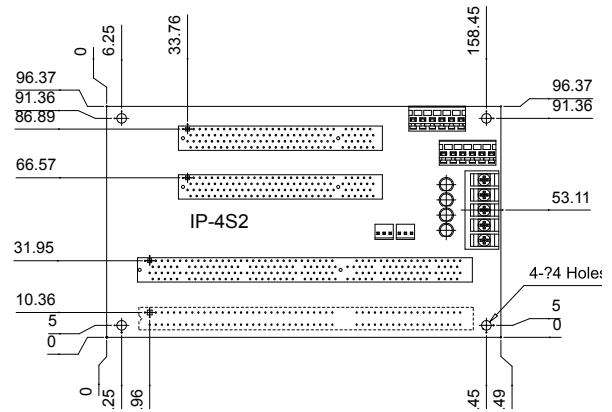

IP-4S2-RS-R40

Ordering Information

IP-4S2-RS-R40	4-slot backplane with two PCI buses and one ISA bus
PAC-400G	4-slot half-size industrial chassis
PAC-42GH	4-slot half-size industrial chassis

IP-4S2A-RS-R40

Ordering Information

IP-4S2A-RS-R40	4-slot backplane with three PCI buses
PAC-400G	4-slot half-size industrial chassis
PAC-42GH	4-slot half-size industrial chassis

IP-4S3-RS-R40

Ordering Information

IP-4S3-RS-R40	4-slot backplane with three ISA buses
PAC-400G	4-slot half-size industrial chassis
PAC-42GH	4-slot half-size industrial chassis

IP-4S4-RS-R40

Ordering Information

IP-4S4-RS-R40	4-slot backplane with three ISA buses
PAC-400G	4-slot half-size industrial chassis
PAC-42GH	4-slot half-size industrial chassis

1 Industrial Computing Solutions

2 Embedded Computing Solutions

3 RISC-Based Embedded Solutions

4 Industrial Data Collector/Server Solutions

5 Video Capture Solutions

6 I/O Communication Solutions

7 Panel Solutions