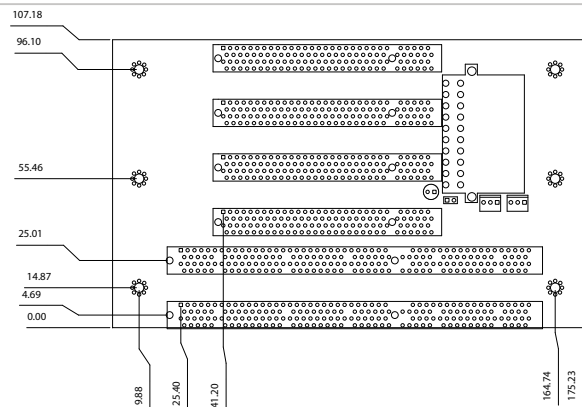

1
Industrial
Computing
Solutions

2
Embedded
Computing
Solutions

3
RISC-Based
Embedded
Solutions

4
Industrial
Data
Collector/
Server
Solutions

5
Video
Capture
Solutions

6
I/O
Communication
Solutions

7
Panel
Solutions