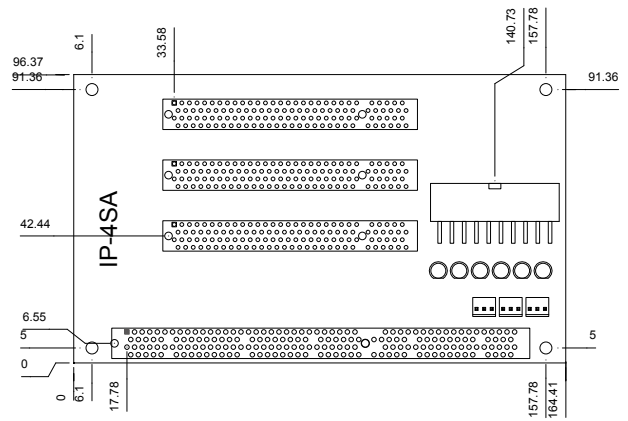

IP-4SA-RS-R40

Ordering Information

IP-4SA-RS-R40	4-slot backplane with three ISA buses
PAC-400G	4-slot half-size industrial chassis
PAC-42GH	4-slot half-size industrial chassis

IP-5S2-RS-R40

Ordering Information

IP-5S2-RS-R40	5-slot backplane with four PCI buses
PR-1500G	5-slot half-size industrial chassis
PAC-52G	5-slot half-size industrial chassis

IP-5SA-RS-R40

Ordering Information

IP-5SA-RS-R40	5-slot backplane with three PCI buses and one ISA bus
PR-1500G	5-slot half-size industrial chassis

IP-5SA2-RS-R40

Ordering Information

IP-5SA2-RS-R40	5-slot backplane with four PCI buses and one ISA bus
PR-1500GW	5-slot half-size industrial chassis

1
Industrial
Computing
Solutions

2
Embedded
Computing
Solutions

3
RISC-Based
Embedded
Solutions

4
Industrial
Data
Collector/
Server
Solutions

5
Video
Capture
Solutions

6
I/O
Communication
Solutions

7
Panel
Solutions