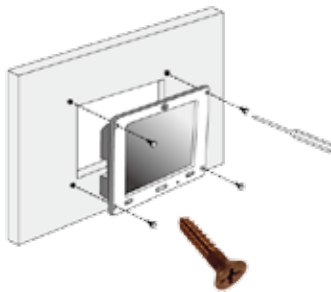

5. In-Wall Mounting

AFL-4 Series

Self-drilling screws
 1. Diameter: M4
 2. Length: >15mm

6. Panel Mounting

AFLPK-xxB

AFLPK-xx

Ordering Information

Part No.	Description
AFLPK-xx	For A Type AFL series
AFLPK-XXB	For B Type AFL series

IEI LCD Products Mounting Solution Table

	VESA Standard	Model	Height	Loading Capacity	AFL PPC	Industrial PPC	AFL Monitor	Industrial Monitor
					Suggestion model	Suggestion model	Suggestion model	Suggestion model
Stand Mounting	75x75mm	STAND-A08	132mm	up to 5KG	5.6"~8.4"	-	5.6"~8.4"	-
		STAND-B08	156mm	up to 5KG	5.6"~8.4"	-	5.6"~8.4"	-
	100x100mm	STAND-A12	178mm	up to 5KG	10"~12.1"	6.5"~10.4"	10"~12.1"	6.5"~12.1"
		STAND-A19	220mm	up to 7.5KG	15"~19"	6.5"~12.1"	15"~19"	6.5"~12.1"
		STAND-100-RS	160mm	3~8KG	5.6"~12.1"	6.5"~12.1"	5.6"~12.1"	6.5"~12.1"
	75x75mm/100x100mm	STAND-210-RS	450mm	7~14KG	5.6"~19"	6.5"~19"	5.6"~19"	6.5"~19"
		STAND-B19	338mm	2.7~7.3KG	15"~19"	10.4"~15"	15"~19"	10.4"~15"
100x100mm/ 200x100mm	STAND-A26-R10	368mm	7.3~16.3KG	26"	15"~19"	26"	17"~19"	
	STAND-M100-R10	1580mm	up to 100KG	26"~42"	-	26"~42"	-	
V-Stand Mounting	75x75mm	VSTAND-A07	60mm	up to 2.5KG	5.6"~7"	-	5.6"~7"	-
	75x75mm/100x100mm	VSTAND-A10	85mm	up to 3KG	8"~10.4"	6.5"~8.4"	8"~10.4"	6.5"~8.4"
		VSTAND-A12	115mm	up to 3.5KG	12.1"	8.4"~10.4"	12.1"	8.4"~10.4"
Wall Mounting	75x75mm	AFLWK-12	-	up to 7.5KG	5.6"~12.1"	-	5.6"~12.1"	-
	100x100mm	AFLWK-19	-	up to 15KG	15"~19"	-	15"~19"	-
		AFLWK-19B	-	up to 15KG	15"~19"	-	15"~19"	-
	100x100mm/ 200x100mm	WK-80-R10	-	up to 80KG	26"~42"	-	26"~42"	-
Arm Mounting	75x75mm/100x100mm	ARM-11-RS	340mm	3~6KG	5.6"~19"	6.5"~12.1"	5.6"~19"	6.5"~12.1"
		ARM-31-RS	470mm	7~14KG	5.6"~19"	15"~19"	5.6"~19"	15"~19"
	200x100mm	ARM-50-R10	632mm	up to 50KG	26"~42"	15"~19"	26"~42"	15"~19"
Panel Mounting	N/A	AFLPK-XX	-	-	5.6"~19"	-	5.6"~19"	-
		PK-XX	-	-	-	6.5"~19"	-	6.5"~19"
Rack Mounting	N/A	AFLRK-XX	-	-	5.6"~17"	-	5.6"~17"	-
		RK-XX	-	-	-	6.5"~19"	-	6.5"~19"
Din Mounting	N/A	DK-84MS	-	-	-	6.5"~8.4"	-	6.5"~8.4"