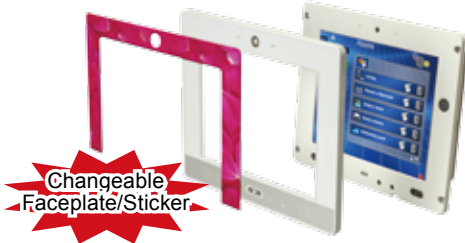

5. In-Wall Mounting

AFL-4 Series

Self-drilling screws
 1. Diameter: M4
 2. Length: >15mm

6. Panel Mounting

AFLPK-xxB

AFLPK-xx

Ordering Information

Part No.	Description
AFLPK-xx	For A Type AFL series
AFLPK-XXB	For B Type AFL series

IEI LCD Products Mounting Solution Table

	VESA Standard	Model	Height	Loading Capacity	AFL PPC	Industrial PPC	AFL Monitor	Industrial Monitor
					Suggestion model	Suggestion model	Suggestion model	Suggestion model
Stand Mounting	75x75mm	STAND-A08	132mm	up to 5KG	5.6"~8.4"	-	5.6"~8.4"	-
		STAND-B08	156mm	up to 5KG	5.6"~8.4"	-	5.6"~8.4"	-
	100x100mm	STAND-A12	178mm	up to 5KG	10"~12.1"	6.5"~10.4"	10"~12.1"	6.5"~12.1"
		STAND-A19	220mm	up to 7.5KG	15"~19"	6.5"~12.1"	15"~19"	6.5"~12.1"
		STAND-100-RS	160mm	3~8KG	5.6"~12.1"	6.5"~12.1"	5.6"~12.1"	6.5"~12.1"
	75x75mm/100x100mm	STAND-210-RS	450mm	7~14KG	5.6"~19"	6.5"~19"	5.6"~19"	6.5"~19"
		STAND-B19	338mm	2.7~7.3KG	15"~19"	10.4"~15"	15"~19"	10.4"~15"
100x100mm/ 200x100mm	STAND-A26-R10	368mm	7.3~16.3KG	26"	15"~19"	26"	17"~19"	
	STAND-M100-R10	1580mm	up to 100KG	26"~42"	-	26"~42"	-	
V-Stand Mounting	75x75mm	VSTAND-A07	60mm	up to 2.5KG	5.6"~7"	-	5.6"~7"	-
	75x75mm/100x100mm	VSTAND-A10	85mm	up to 3KG	8"~10.4"	6.5"~8.4"	8"~10.4"	6.5"~8.4"
		VSTAND-A12	115mm	up to 3.5KG	12.1"	8.4"~10.4"	12.1"	8.4"~10.4"
Wall Mounting	75x75mm	AFLWK-12	-	up to 7.5KG	5.6"~12.1"	-	5.6"~12.1"	-
	100x100mm	AFLWK-19	-	up to 15KG	15"~19"	-	15"~19"	-
		AFLWK-19B	-	up to 15KG	15"~19"	-	15"~19"	-
	100x100mm/ 200x100mm	WK-80-R10	-	up to 80KG	26"~42"	-	26"~42"	-
Arm Mounting	75x75mm/100x100mm	ARM-11-RS	340mm	3~6KG	5.6"~19"	6.5"~12.1"	5.6"~19"	6.5"~12.1"
		ARM-31-RS	470mm	7~14KG	5.6"~19"	15"~19"	5.6"~19"	15"~19"
	200x100mm	ARM-50-R10	632mm	up to 50KG	26"~42"	15"~19"	26"~42"	15"~19"
Panel Mounting	N/A	AFLPK-XX	-	-	5.6"~19"	-	5.6"~19"	-
		PK-XX	-	-	-	6.5"~19"	-	6.5"~19"
Rack Mounting	N/A	AFLRK-XX	-	-	5.6"~17"	-	5.6"~17"	-
		RK-XX	-	-	-	6.5"~19"	-	6.5"~19"
Din Mounting	N/A	DK-84MS	-	-	-	6.5"~8.4"	-	6.5"~8.4"