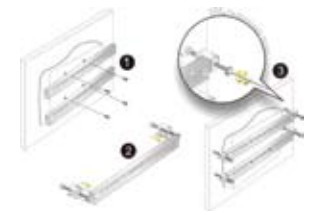

5. In-Wall Mounting

AFL-4 Series

Self-drilling screws
 1. Diameter: M4
 2. Length: >15mm

6. Panel Mounting

AFLPK-xxB

AFLPK-xx

Ordering Information

Part No.	Description
AFLPK-xx	For A Type AFL series
AFLPK-XXB	For B Type AFL series

IEI LCD Products Mounting Solution Table

	VESA Standard	Model	Height	Loading Capacity	AFL PPC	Industrial PPC	AFL Monitor	Industrial Monitor
					Suggestion model	Suggestion model	Suggestion model	Suggestion model
Stand Mounting	75x75mm	STAND-A08	132mm	up to 5KG	5.6"~8.4"	-	5.6"~8.4"	-
		STAND-B08	156mm	up to 5KG	5.6"~8.4"	-	5.6"~8.4"	-
	100x100mm	STAND-A12	178mm	up to 5KG	10"~12.1"	6.5"~10.4"	10"~12.1"	6.5"~12.1"
		STAND-A19	220mm	up to 7.5KG	15"~19"	6.5"~12.1"	15"~19"	6.5"~12.1"
		STAND-100-RS	160mm	3~8KG	5.6"~12.1"	6.5"~12.1"	5.6"~12.1"	6.5"~12.1"
	75x75mm/100x100mm	STAND-210-RS	450mm	7~14KG	5.6"~19"	6.5"~19"	5.6"~19"	6.5"~19"
		STAND-B19	338mm	2.7~7.3KG	15"~19"	10.4"~15"	15"~19"	10.4"~15"
100x100mm/ 200x100mm	STAND-A26-R10	368mm	7.3~16.3KG	26"	15"~19"	26"	17"~19"	
	STAND-M100-R10	1580mm	up to 100KG	26"~42"	-	26"~42"	-	
V-Stand Mounting	75x75mm	VSTAND-A07	60mm	up to 2.5KG	5.6"~7"	-	5.6"~7"	-
	75x75mm/100x100mm	VSTAND-A10	85mm	up to 3KG	8"~10.4"	6.5"~8.4"	8"~10.4"	6.5"~8.4"
		VSTAND-A12	115mm	up to 3.5KG	12.1"	8.4"~10.4"	12.1"	8.4"~10.4"
Wall Mounting	75x75mm	AFLWK-12	-	up to 7.5KG	5.6"~12.1"	-	5.6"~12.1"	-
	100x100mm	AFLWK-19	-	up to 15KG	15"~19"	-	15"~19"	-
		AFLWK-19B	-	up to 15KG	15"~19"	-	15"~19"	-
	100x100mm/ 200x100mm	WK-80-R10	-	up to 80KG	26"~42"	-	26"~42"	-
Arm Mounting	75x75mm/100x100mm	ARM-11-RS	340mm	3~6KG	5.6"~19"	6.5"~12.1"	5.6"~19"	6.5"~12.1"
		ARM-31-RS	470mm	7~14KG	5.6"~19"	15"~19"	5.6"~19"	15"~19"
	200x100mm	ARM-50-R10	632mm	up to 50KG	26"~42"	15"~19"	26"~42"	15"~19"
Panel Mounting	N/A	AFLPK-XX	-	-	5.6"~19"	-	5.6"~19"	-
		PK-XX	-	-	-	6.5"~19"	-	6.5"~19"
Rack Mounting	N/A	AFLRK-XX	-	-	5.6"~17"	-	5.6"~17"	-
		RK-XX	-	-	-	6.5"~19"	-	6.5"~19"
Din Mounting	N/A	DK-84MS	-	-	-	6.5"~8.4"	-	6.5"~8.4"