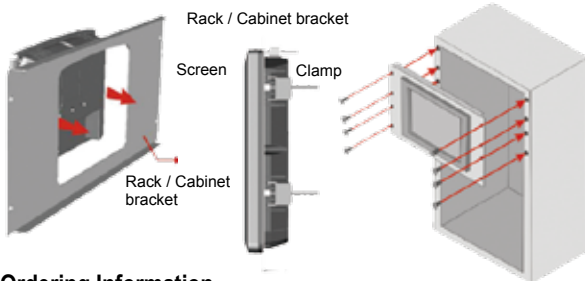

7. Rack Mounting

Ordering Information

Part No.	Description
AFLRK-xx	For AFOLUX PPC/Monitor Series