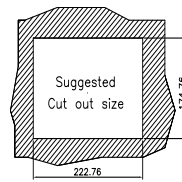

5. In-Wall Mounting

AFL-4 Series

Self-drilling screws
 1. Diameter: M4
 2. Length: >15mm

6. Panel Mounting

AFLPK-xxB

AFLPK-xx

Ordering Information

Part No.	Description
AFLPK-xx	For A Type AFL series
AFLPK-XXB	For B Type AFL series

IEI LCD Products Mounting Solution Table

	VESA Standard	Model	Height	Loading Capacity	AFL PPC	Industrial PPC	AFL Monitor	Industrial Monitor
					Suggestion model	Suggestion model	Suggestion model	Suggestion model
Stand Mounting	75x75mm	STAND-A08	132mm	up to 5KG	5.6"~8.4"	-	5.6"~8.4"	-
		STAND-B08	156mm	up to 5KG	5.6"~8.4"	-	5.6"~8.4"	-
	100x100mm	STAND-A12	178mm	up to 5KG	10"~12.1"	6.5"~10.4"	10"~12.1"	6.5"~12.1"
		STAND-A19	220mm	up to 7.5KG	15"~19"	6.5"~12.1"	15"~19"	6.5"~12.1"
		STAND-100-RS	160mm	3~8KG	5.6"~12.1"	6.5"~12.1"	5.6"~12.1"	6.5"~12.1"
	75x75mm/100x100mm	STAND-210-RS	450mm	7~14KG	5.6"~19"	6.5"~19"	5.6"~19"	6.5"~19"
		STAND-B19	338mm	2.7~7.3KG	15"~19"	10.4"~15"	15"~19"	10.4"~15"
100x100mm/ 200x100mm	STAND-A26-R10	368mm	7.3~16.3KG	26"	15"~19"	26"	17"~19"	
	STAND-M100-R10	1580mm	up to 100KG	26"~42"	-	26"~42"	-	
V-Stand Mounting	75x75mm	VSTAND-A07	60mm	up to 2.5KG	5.6"~7"	-	5.6"~7"	-
	75x75mm/100x100mm	VSTAND-A10	85mm	up to 3KG	8"~10.4"	6.5"~8.4"	8"~10.4"	6.5"~8.4"
		VSTAND-A12	115mm	up to 3.5KG	12.1"	8.4"~10.4"	12.1"	8.4"~10.4"
Wall Mounting	75x75mm	AFLWK-12	-	up to 7.5KG	5.6"~12.1"	-	5.6"~12.1"	-
	100x100mm	AFLWK-19	-	up to 15KG	15"~19"	-	15"~19"	-
		AFLWK-19B	-	up to 15KG	15"~19"	-	15"~19"	-
	100x100mm/ 200x100mm	WK-80-R10	-	up to 80KG	26"~42"	-	26"~42"	-
Arm Mounting	75x75mm/100x100mm	ARM-11-RS	340mm	3~6KG	5.6"~19"	6.5"~12.1"	5.6"~19"	6.5"~12.1"
		ARM-31-RS	470mm	7~14KG	5.6"~19"	15"~19"	5.6"~19"	15"~19"
	200x100mm	ARM-50-R10	632mm	up to 50KG	26"~42"	15"~19"	26"~42"	15"~19"
Panel Mounting	N/A	AFLPK-XX	-	-	5.6"~19"	-	5.6"~19"	-
		PK-XX	-	-	-	6.5"~19"	-	6.5"~19"
Rack Mounting	N/A	AFLRK-XX	-	-	5.6"~17"	-	5.6"~17"	-
		RK-XX	-	-	-	6.5"~19"	-	6.5"~19"
Din Mounting	N/A	DK-84MS	-	-	-	6.5"~8.4"	-	6.5"~8.4"