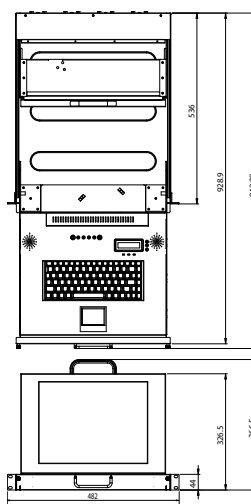

No special cables required, up to 8 computers connection!

Ordering Information

LKM-935G [C] - [L]	Single Input 15.1" LCD/Keyboard/Mouse/Speaker 1U drawer AC Input with individual Monitor and Keyboard module
LKM-935G [C] T - [L]	Single input 15.1" LCD/Keyboard/Mouse/Speaker 1U drawer 48VDC Input with individual Monitor and Keyboard module
LKM-935G [C] - C - [L]	Single input 15.1" LCD/Keyboard/Mouse/Speaker 1U drawer 24VDC Input with individual Monitor and Keyboard module
LKM-9358G [C] - [L]	8 input 15.1" LCD/Keyboard/Mouse/Speaker 1U drawer AC Input with individual Monitor and Keyboard module
LKM-9358G [C] T - [L]	8 input 15.1" LCD/Keyboard/Mouse/Speaker 1U drawer 48VDC Input with individual Monitor and Keyboard module
LKM-9358G [C] - C - [L]	8 input 15.1" LCD/Keyboard/Mouse/Speaker 1U drawer 24VDC Input with individual Monitor and Keyboard module

[C] Color Code **B:** Black **W:** White

[L] Language Code **EN:** English, **JP:** Japanese, **DE:** German, **FR:** French, **IT:** Italian, **TW:** Traditional Chinese, **SP:** Spanish, **RU:** Russian

Options

LKM-CB18A-RS	1.8M cable set; includes VGA, Keyboard, Mouse and Audio cable.
LKM-CB30A-RS	3.0M cable set; includes VGA, Keyboard, Mouse and Audio cable.
LKM-CB50A-RS	5.0M cable set; includes VGA, Keyboard, Mouse and Audio cable.

1. 1 Automation
2. 2 Point of Service
3. 3 Digital Signage
4. 4 RISC-based Solutions
5. 5 Medical Solutions