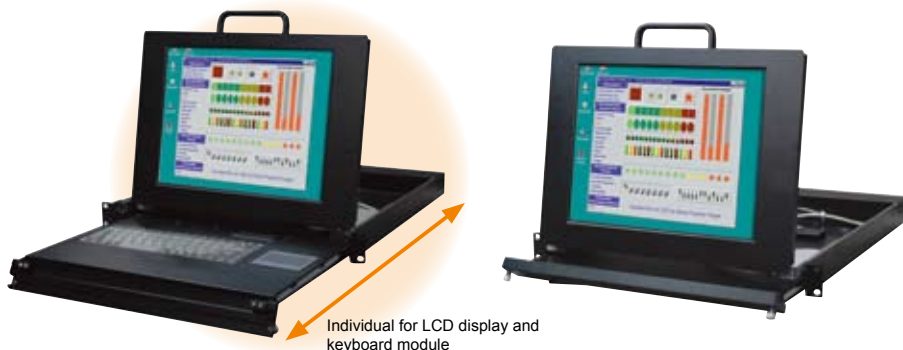

LKM-935G/9358G

15" LCD 5-in-1 1U Height Drawer with Individual Monitor and Keyboard module

Individual for LCD Display and Keyboard!
Five functions: LCD monitor, keyboard, mouse, speaker and KVMA switch

Two self-click prevents the keyboard from sliding in shaking

Main Features

1. Outstanding LCD module: channel change control, auto scan control, editable station name.
2. KVMA switch: 8 port KVMA switch can be manually or auto-metrically set via LCD module
3. Standard support of English version keyboard, Option Japanese, German, French, Italian version keyboard support
4. Embedded within speaker specified on alarm warning notice or audio application
5. Hot-pluggable-Add or remove computers without having to power down the switch
6. Individual Monitor and Keyboard module

Specifications

1U Height designed to save RACK space

Computer Connections	LKM-935 Series =1, LKM-9358 Series = 8
LCD size	15" high brightness TFT LCD
Resolution (H x V)	1024x768 (XGA)
Luminance (cd/m ²)	350 cd/m ²
Display Color	262K
Pixel Pitch (mm)	0.297
Contrast Ratio	400:1
View Angle (H/V)	120/100
LCD MTBF	50000 hrs
Keyboard and Key Pad	88 standard keys with stouch pad supports English, Japanese, German, French, Italian keyboard
Alarm / Audio function	Available via two internal speakers (1W, with audio on/off switch)
OSD	Built-in OSD (On Screen Display) for user adjustments, including H/V position, Color, Size, ...etc
Power Adapter	45W
Color	Standard color are Black (Pantone black C) or White (Pantone 413C)
Vibration	5~17Hz, 0.1" double amplitude displacement 17~640Hz, 1.5G acceleration peak to peak
Shock	10G acceleration peak to peak (11ms)
Temperature	0°C ~ 50°C
Humidity	5-95%, non-condensing
Dimensions (WxHxD mm)	482 x 366.5 x 536
LCM	8 port KVMA models only