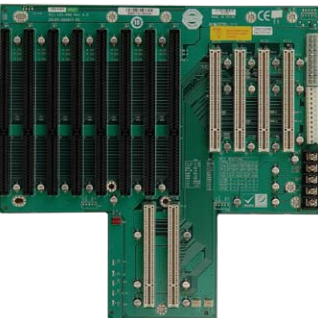

PX-10S-RS-R40

Ordering Information

PX-10S-RS-R40	10-slot backplane with 7 PCI slots and 3 ISA Bus slots
PAC-125G-R20	10-slot full-size industrial chassis

PCI-10S2-RS-R41

Ordering Information

PCI-10S2-RS-R41	10-slot backplane with 4 PCI slots and 5 ISA Bus slots
RACK-900G	10-slot full-size industrial chassis

PCI-12S-RS-R40

Ordering Information

PCI-12S-RS-R40	12-slot backplane with 4 PCI slots and 7 ISA Bus slot
RACK-814G	4U rack-mount industrial chassis
RACK-3000G	4U rack-mount industrial chassis

PCI-13SD-RS-R40 Dual System

Ordering Information

PCI-13SD-RS-R40	13-slot dual-system backplane with System 1 having 3 PCI slots and 3 ISA Bus slots and System 2 having 4 PCI slots and 3 ISA Bus slots
RACK-305G	4U rack-mount industrial chassis
RACK-360G	4U rack-mount industrial chassis
RACK-814G	4U rack-mount industrial chassis
RACK-3000G	4U rack-mount industrial chassis