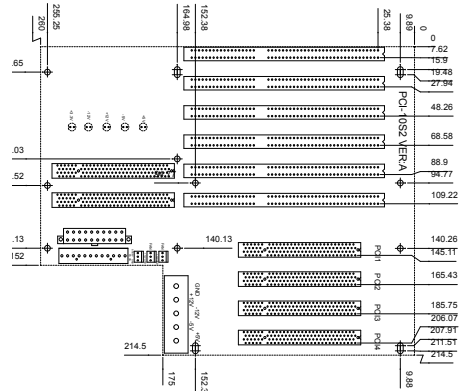

PX-10S-RS-R40

Ordering Information

PX-10S-RS-R40	10-slot backplane with 7 PCI slots and 3 ISA Bus slots
PAC-125G-R20	10-slot full-size industrial chassis

PCI-10S2-RS-R41

Ordering Information

PCI-10S2-RS-R41	10-slot backplane with 4 PCI slots and 5 ISA Bus slots
RACK-900G	10-slot full-size industrial chassis

PCI-12S-RS-R40

Ordering Information

PCI-12S-RS-R40	12-slot backplane with 4 PCI slots and 7 ISA Bus slot
RACK-814G	4U rack-mount industrial chassis
RACK-3000G	4U rack-mount industrial chassis

PCI-13SD-RS-R40 Dual System

Ordering Information

PCI-13SD-RS-R40	13-slot dual-system backplane with System 1 having 3 PCI slots and 3 ISA Bus slots and System 2 having 4 PCI slots and 3 ISA Bus slots
RACK-305G	4U rack-mount industrial chassis
RACK-360G	4U rack-mount industrial chassis
RACK-814G	4U rack-mount industrial chassis
RACK-3000G	4U rack-mount industrial chassis