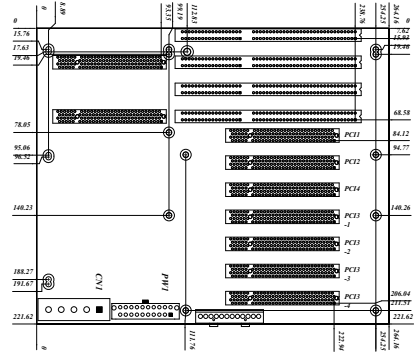

PX-10S-RS-R40

Ordering Information

PX-10S-RS-R40	10-slot backplane with 7 PCI slots and 3 ISA Bus slots
PAC-125G-R20	10-slot full-size industrial chassis

PCI-10S2-RS-R41

Ordering Information

PCI-10S2-RS-R41	10-slot backplane with 4 PCI slots and 5 ISA Bus slots
RACK-900G	10-slot full-size industrial chassis

PCI-12S-RS-R40

Ordering Information

PCI-12S-RS-R40	12-slot backplane with 4 PCI slots and 7 ISA Bus slot
RACK-814G	4U rack-mount industrial chassis
RACK-3000G	4U rack-mount industrial chassis

PCI-13SD-RS-R40 Dual System

Ordering Information

PCI-13SD-RS-R40	13-slot dual-system backplane with System 1 having 3 PCI slots and 3 ISA Bus slots and System 2 having 4 PCI slots and 3 ISA Bus slots
RACK-305G	4U rack-mount industrial chassis
RACK-360G	4U rack-mount industrial chassis
RACK-814G	4U rack-mount industrial chassis
RACK-3000G	4U rack-mount industrial chassis