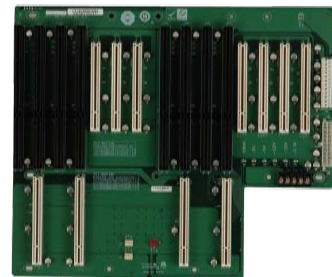

PX-10S-RS-R40

Ordering Information

PX-10S-RS-R40	10-slot backplane with 7 PCI slots and 3 ISA Bus slots
PAC-125G-R20	10-slot full-size industrial chassis

PCI-10S2-RS-R41

Ordering Information

PCI-10S2-RS-R41	10-slot backplane with 4 PCI slots and 5 ISA Bus slots
RACK-900G	10-slot full-size industrial chassis

PCI-12S-RS-R40

Ordering Information

PCI-12S-RS-R40	12-slot backplane with 4 PCI slots and 7 ISA Bus slot
RACK-814G	4U rack-mount industrial chassis
RACK-3000G	4U rack-mount industrial chassis

PCI-13SD-RS-R40 Dual System

Ordering Information

PCI-13SD-RS-R40	13-slot dual-system backplane with System 1 having 3 PCI slots and 3 ISA Bus slots and System 2 having 4 PCI slots and 3 ISA Bus slots
RACK-305G	4U rack-mount industrial chassis
RACK-360G	4U rack-mount industrial chassis
RACK-814G	4U rack-mount industrial chassis
RACK-3000G	4U rack-mount industrial chassis