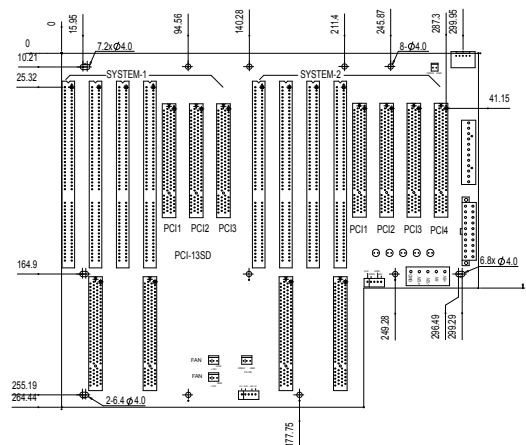

PX-10S-RS-R40

Ordering Information

PX-10S-RS-R40	10-slot backplane with 7 PCI slots and 3 ISA Bus slots
PAC-125G-R20	10-slot full-size industrial chassis

PCI-10S2-RS-R41

Ordering Information

PCI-10S2-RS-R41	10-slot backplane with 4 PCI slots and 5 ISA Bus slots
RACK-900G	10-slot full-size industrial chassis

PCI-12S-RS-R40

Ordering Information

PCI-12S-RS-R40	12-slot backplane with 4 PCI slots and 7 ISA Bus slot
RACK-814G	4U rack-mount industrial chassis
RACK-3000G	4U rack-mount industrial chassis

PCI-13SD-RS-R40 Dual System

Ordering Information

PCI-13SD-RS-R40	13-slot dual-system backplane with System 1 having 3 PCI slots and 3 ISA Bus slots and System 2 having 4 PCI slots and 3 ISA Bus slots
RACK-305G	4U rack-mount industrial chassis
RACK-360G	4U rack-mount industrial chassis
RACK-814G	4U rack-mount industrial chassis
RACK-3000G	4U rack-mount industrial chassis