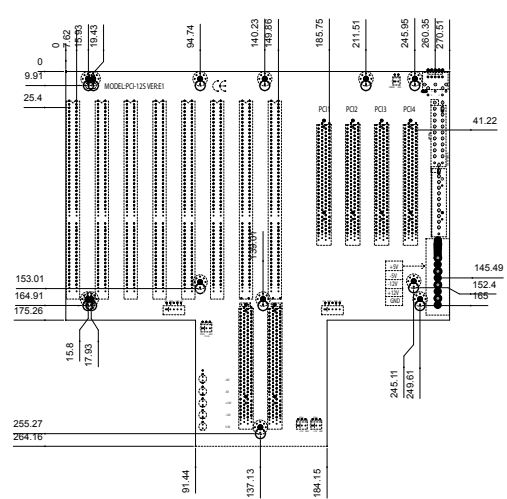

PX-10S-RS-R40

Ordering Information

PX-10S-RS-R40	10-slot backplane with 7 PCI slots and 3 ISA Bus slots
PAC-125G-R20	10-slot full-size industrial chassis

PCI-10S2-RS-R41

Ordering Information

PCI-10S2-RS-R41	10-slot backplane with 4 PCI slots and 5 ISA Bus slots
RACK-900G	10-slot full-size industrial chassis

PCI-12S-RS-R40

Ordering Information

PCI-12S-RS-R40	12-slot backplane with 4 PCI slots and 7 ISA Bus slot
RACK-814G	4U rack-mount industrial chassis
RACK-3000G	4U rack-mount industrial chassis

PCI-13SD-RS-R40 Dual System

Ordering Information

PCI-13SD-RS-R40	13-slot dual-system backplane with System 1 having 3 PCI slots and 3 ISA Bus slots and System 2 having 4 PCI slots and 3 ISA Bus slots
RACK-305G	4U rack-mount industrial chassis
RACK-360G	4U rack-mount industrial chassis
RACK-814G	4U rack-mount industrial chassis
RACK-3000G	4U rack-mount industrial chassis