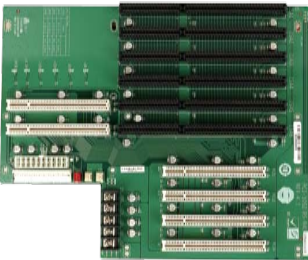

PX-10S-RS-R40

Ordering Information

PX-10S-RS-R40	10-slot backplane with 7 PCI slots and 3 ISA Bus slots
PAC-125G-R20	10-slot full-size industrial chassis

PCI-10S2-RS-R41

Ordering Information

PCI-10S2-RS-R41	10-slot backplane with 4 PCI slots and 5 ISA Bus slots
RACK-900G	10-slot full-size industrial chassis

PCI-12S-RS-R40

Ordering Information

PCI-12S-RS-R40	12-slot backplane with 4 PCI slots and 7 ISA Bus slot
RACK-814G	4U rack-mount industrial chassis
RACK-3000G	4U rack-mount industrial chassis

PCI-13SD-RS-R40 Dual System

Ordering Information

PCI-13SD-RS-R40	13-slot dual-system backplane with System 1 having 3 PCI slots and 3 ISA Bus slots and System 2 having 4 PCI slots and 3 ISA Bus slots
RACK-305G	4U rack-mount industrial chassis
RACK-360G	4U rack-mount industrial chassis
RACK-814G	4U rack-mount industrial chassis
RACK-3000G	4U rack-mount industrial chassis