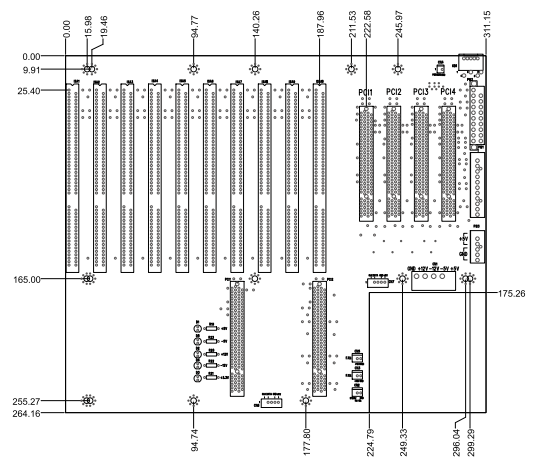

PCI-14S-RS-R40

Ordering Information

PCI-14S-RS-R40	14-slot backplane with 4 PCI slots and 9 ISA Bus slots
RACK-814G	4U rack-mount industrial chassis

PCI-14S2-RS-R40

Ordering Information

PCI-14S2-RS-R40	14-slot backplane with 4 PCI slots and 8 ISA Bus slots
RACK-305G-R20	4U rack-mount industrial chassis
RACK-360G-R20	4U rack-mount industrial chassis
RACK-814G-R20	4U rack-mount industrial chassis
RACK-3000G-R20	4U rack-mount industrial chassis

PCI-14S3-RS-R40

Ordering Information

PCI-14S3-RS-R40	14-slot backplane with 4 PCI slots and 8 ISA Bus slots
RACK-305G-R20	4U rack-mount industrial chassis
RACK-360G-R20	4U rack-mount industrial chassis
RACK-814G-R20	4U rack-mount industrial chassis
RACK-3000G-R20	4U rack-mount industrial chassis

PX-14S2-RS-R41

Ordering Information

PX-14S2-RS-R41	14-slot backplane with 7 PCI slots and 6 ISA Bus slots
RACK-814G-R20	4U rack-mount industrial chassis
RACK-3000G-R20	4U rack-mount industrial chassis

1 Industrial Computing Solutions