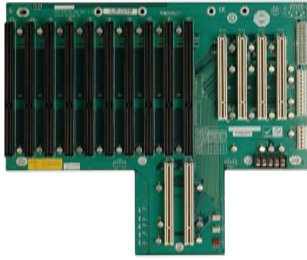

PCI-14S-RS-R40

Ordering Information

PCI-14S-RS-R40	14-slot backplane with 4 PCI slots and 9 ISA Bus slots
RACK-814G	4U rack-mount industrial chassis

PCI-14S2-RS-R40

Ordering Information

PCI-14S2-RS-R40	14-slot backplane with 4 PCI slots and 8 ISA Bus slots
RACK-305G-R20	4U rack-mount industrial chassis
RACK-360G-R20	4U rack-mount industrial chassis
RACK-814G-R20	4U rack-mount industrial chassis
RACK-3000G-R20	4U rack-mount industrial chassis

PCI-14S3-RS-R40

Ordering Information

PCI-14S3-RS-R40	14-slot backplane with 4 PCI slots and 8 ISA Bus slots
RACK-305G-R20	4U rack-mount industrial chassis
RACK-360G-R20	4U rack-mount industrial chassis
RACK-814G-R20	4U rack-mount industrial chassis
RACK-3000G-R20	4U rack-mount industrial chassis

PX-14S2-RS-R41

Ordering Information

PX-14S2-RS-R41	14-slot backplane with 7 PCI slots and 6 ISA Bus slots
RACK-814G-R20	4U rack-mount industrial chassis
RACK-3000G-R20	4U rack-mount industrial chassis

1 Industrial Computing Solutions