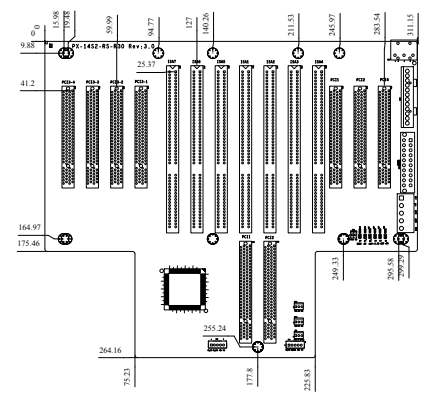

PCI-14S-RS-R40

Ordering Information

PCI-14S-RS-R40	14-slot backplane with 4 PCI slots and 9 ISA Bus slots
RACK-814G	4U rack-mount industrial chassis

PCI-14S2-RS-R40

Ordering Information

PCI-14S2-RS-R40	14-slot backplane with 4 PCI slots and 8 ISA Bus slots
RACK-305G-R20	4U rack-mount industrial chassis
RACK-360G-R20	4U rack-mount industrial chassis
RACK-814G-R20	4U rack-mount industrial chassis
RACK-3000G-R20	4U rack-mount industrial chassis

PCI-14S3-RS-R40

Ordering Information

PCI-14S3-RS-R40	14-slot backplane with 4 PCI slots and 8 ISA Bus slots
RACK-305G-R20	4U rack-mount industrial chassis
RACK-360G-R20	4U rack-mount industrial chassis
RACK-814G-R20	4U rack-mount industrial chassis
RACK-3000G-R20	4U rack-mount industrial chassis

PX-14S2-RS-R41

Ordering Information

PX-14S2-RS-R41	14-slot backplane with 7 PCI slots and 6 ISA Bus slots
RACK-814G-R20	4U rack-mount industrial chassis
RACK-3000G-R20	4U rack-mount industrial chassis

1 Industrial Computing Solutions