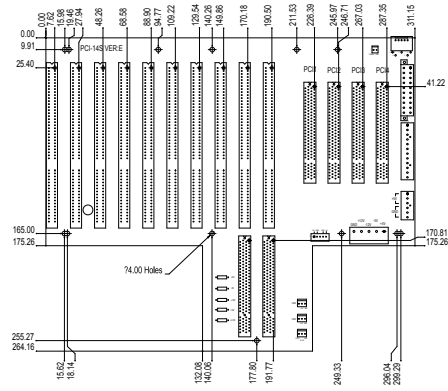

PCI-14S3-RS-R40

Ordering Information

PCI-14S3-RS-R40	14-slot backplane with 4 PCI slots and 8 ISA Bus slots
RACK-305G-R20	4U rack-mount industrial chassis
RACK-360G-R20	4U rack-mount industrial chassis
RACK-814G-R20	4U rack-mount industrial chassis
RACK-3000G-R20	4U rack-mount industrial chassis

PX-14S2-RS-R41

Ordering Information

PX-14S2-RS-R41	14-slot backplane with 7 PCI slots and 6 ISA Bus slots
RACK-814G-R20	4U rack-mount industrial chassis
RACK-3000G-R20	4U rack-mount industrial chassis

1 Industrial Computing Solutions