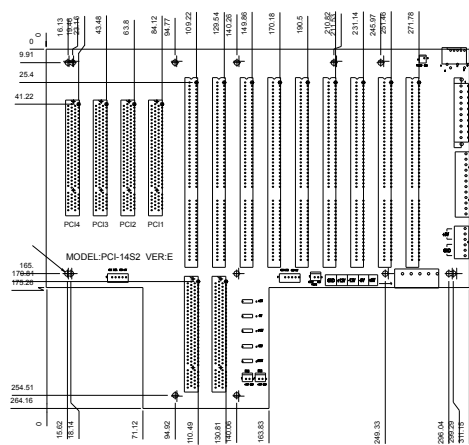

PCI-14S-RS-R40

Ordering Information

PCI-14S-RS-R40	14-slot backplane with 4 PCI slots and 9 ISA Bus slots
RACK-814G	4U rack-mount industrial chassis

PCI-14S2-RS-R40

Ordering Information

PCI-14S2-RS-R40	14-slot backplane with 4 PCI slots and 8 ISA Bus slots
RACK-305G-R20	4U rack-mount industrial chassis
RACK-360G-R20	4U rack-mount industrial chassis
RACK-814G-R20	4U rack-mount industrial chassis
RACK-3000G-R20	4U rack-mount industrial chassis

PCI-14S3-RS-R40

Ordering Information

PCI-14S3-RS-R40	14-slot backplane with 4 PCI slots and 8 ISA Bus slots
RACK-305G-R20	4U rack-mount industrial chassis
RACK-360G-R20	4U rack-mount industrial chassis
RACK-814G-R20	4U rack-mount industrial chassis
RACK-3000G-R20	4U rack-mount industrial chassis

PX-14S2-RS-R41

Ordering Information

PX-14S2-RS-R41	14-slot backplane with 7 PCI slots and 6 ISA Bus slots
RACK-814G-R20	4U rack-mount industrial chassis
RACK-3000G-R20	4U rack-mount industrial chassis

1 Industrial Computing Solutions