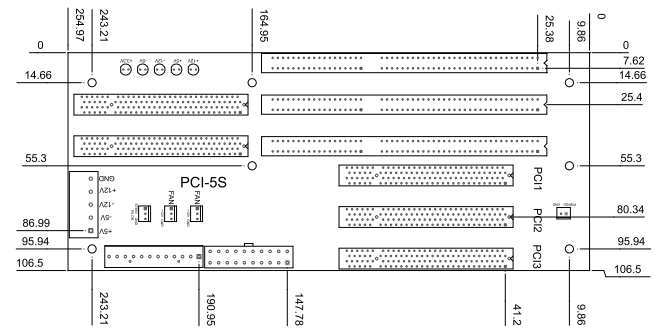

PCI-5S-RS-R40

Ordering Information

PCI-5S-RS-R40	5-slot backplane with 3 PCI slots and 2 ISA Bus slots