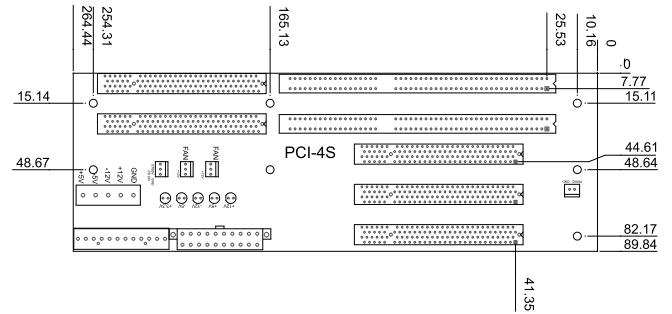

PCI-4S-RS-R40

Ordering Information

PCI-4S-RS-R40	4-slot backplane with 3 PCI slots and 1 ISA Bus slot
PAC-42GF-R20	4-slot full-size industrial chassis