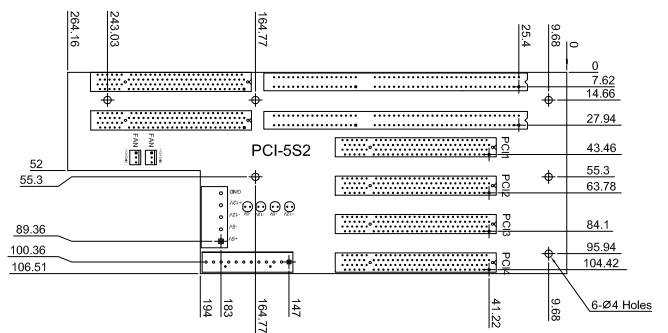

PCI-5S2-RS-R40/ PCI-5S2A-RS-R40

Ordering Information

PCI-5S2-RS-R40	5-slot AT power backplane with 4 PCI slots and 1 ISA Bus slot
PCI-5S2A-R40	5-slot ATX power backplane with 4 PCI slots and 1 ISA Bus slot
RACK-500G-R40	5-slot full-size industrial chassis