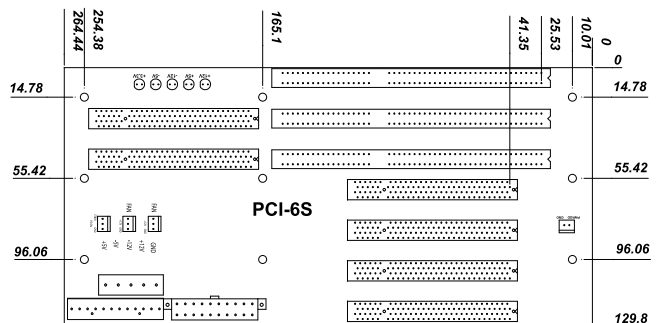

PCI-6S-RS-R40

Ordering Information

PCI-6S-RS-R40	6-slot backplane with 4 PCI slots and 2 ISA Bus slots
PAC-106G-R20	6-slot full-size industrial chassis
PAC-107G-R20	6-slot full-size industrial chassis
PAC-1000G	6-slot full-size industrial chassis

1 Industrial Computing Solutions

2 Embedded Computing Solutions

3 RISC-Based Embedded Solutions

4 Industrial Data Collector/Server Solutions

5 Video Capture Solutions

6 I/O Communication Solutions

7 Panel Solutions