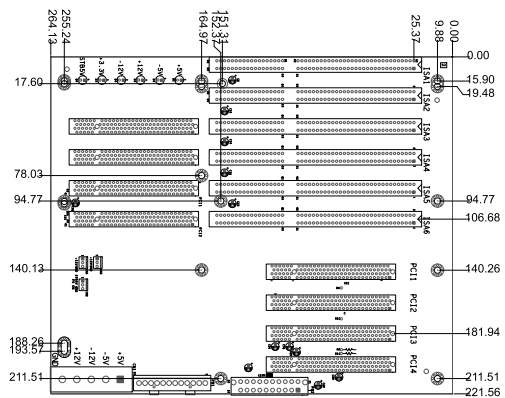

PCI-7S-RS-R41

Ordering Information

PCI-7S-RS-R41 7-slot backplane with 3 PCI slots and 2 ISA Bus slots
 PAC-1700G 7-slot full-size industrial chassis

PCI-8S-RS-R40

Ordering Information

PCI-8S-RS-R40 10-slot backplane with 4 PCI slots and 4 ISA Bus slots

PX-8S-RS-R41

Ordering Information

PX-8S-RS-R41 10-slot backplane with 6 PCI slots and 2 ISA Bus slots

PCI-10S-RS-R40

Ordering Information

PCI-10S-RS-R40 10-slot backplane with 4 PCI slots and 5 ISA Bus slots
 PAC-125G-R20 10-slot full-size industrial chassis
 RACK-900G 10-slot full-size industrial chassis