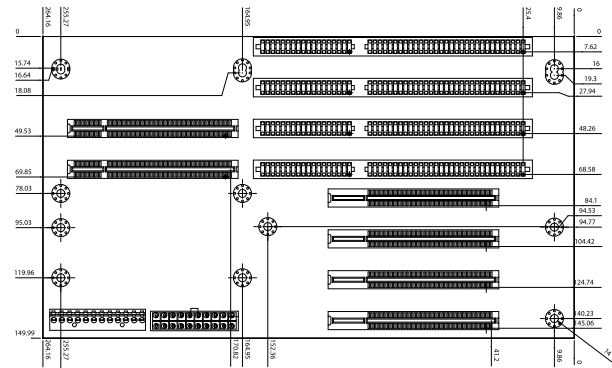

PCI-7S-RS-R41

Ordering Information

PCI-7S-RS-R41 7-slot backplane with 3 PCI slots and 2 ISA Bus slots
 PAC-1700G 7-slot full-size industrial chassis

PCI-8S-RS-R40

Ordering Information

PCI-8S-RS-R40 10-slot backplane with 4 PCI slots and 4 ISA Bus slots

PX-8S-RS-R41

Ordering Information

PX-8S-RS-R41 10-slot backplane with 6 PCI slots and 2 ISA Bus slots

PCI-10S-RS-R40

Ordering Information

PCI-10S-RS-R40 10-slot backplane with 4 PCI slots and 5 ISA Bus slots
 PAC-125G-R20 10-slot full-size industrial chassis
 RACK-900G 10-slot full-size industrial chassis