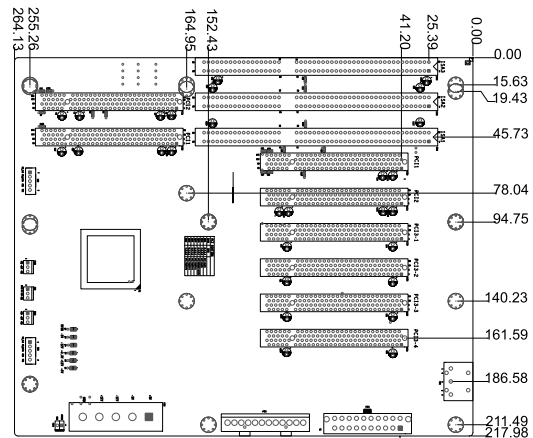

PCI-7S-RS-R41

Ordering Information

PCI-7S-RS-R41 7-slot backplane with 3 PCI slots and 2 ISA Bus slots
 PAC-1700G 7-slot full-size industrial chassis

PCI-8S-RS-R40

Ordering Information

PCI-8S-RS-R40 10-slot backplane with 4 PCI slots and 4 ISA Bus slots

PX-8S-RS-R41

Ordering Information

PX-8S-RS-R41 10-slot backplane with 6 PCI slots and 2 ISA Bus slots

PCI-10S-RS-R40

Ordering Information

PCI-10S-RS-R40 10-slot backplane with 4 PCI slots and 5 ISA Bus slots
 PAC-125G-R20 10-slot full-size industrial chassis
 RACK-900G 10-slot full-size industrial chassis