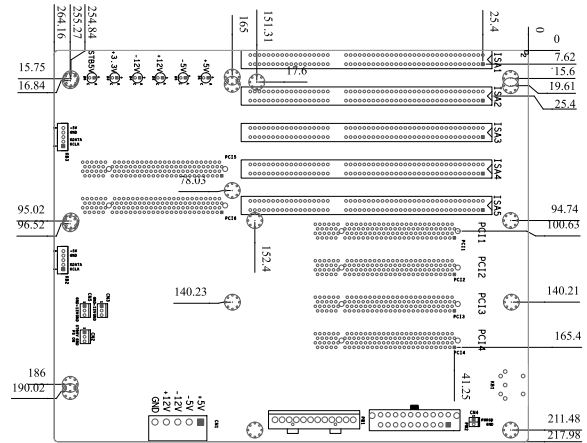

PCI-7S-RS-R41

Ordering Information

PCI-7S-RS-R41 7-slot backplane with 3 PCI slots and 2 ISA Bus slots
 PAC-1700G 7-slot full-size industrial chassis

PCI-8S-RS-R40

Ordering Information

PCI-8S-RS-R40 10-slot backplane with 4 PCI slots and 4 ISA Bus slots

PX-8S-RS-R41

Ordering Information

PX-8S-RS-R41 10-slot backplane with 6 PCI slots and 2 ISA Bus slots

PCI-10S-RS-R40

Ordering Information

PCI-10S-RS-R40 10-slot backplane with 4 PCI slots and 5 ISA Bus slots
 PAC-125G-R20 10-slot full-size industrial chassis
 RACK-900G 10-slot full-size industrial chassis