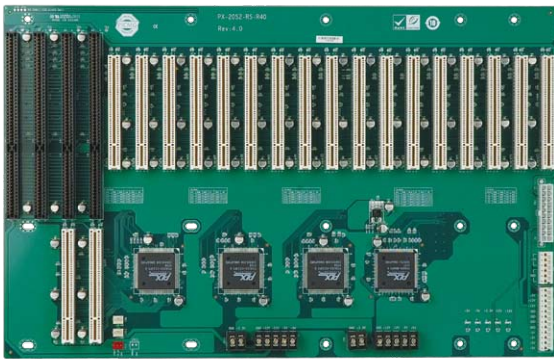

PX-20S2-RS-R40

Ordering Information

PCI-20S2-RS-R40	20-slot backplane with 17 PCI slots and 3 ISA Bus slots
RACK-3200G-R20	4U rack-mount industrial chassis
RACK-3035G-R20	4U rack-mount industrial chassis