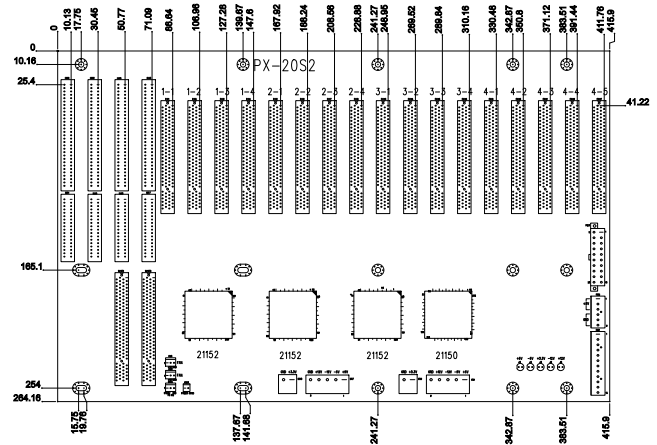

PX-20S2-RS-R40

Ordering Information

PCI-20S2-RS-R40	20-slot backplane with 17 PCI slots and 3 ISA Bus slots
RACK-3200G-R20	4U rack-mount industrial chassis
RACK-3035G-R20	4U rack-mount industrial chassis

PX-20S3-RS-R40

Ordering Information

PCI-20S3-RS-R40	20-slot backplane with 18 PCI slots and 1 ISA Bus slots
RACK-3200G-R20	4U rack-mount industrial chassis
RACK-3035G-R20	4U rack-mount industrial chassis

PCI-2SD2-RS-R40

Ordering Information

PCI-2SD2-RS-R40	1U chassis backplane with two PCI slots
RACK-1150G	1U Rack-mount Industrial Chassis
RACK-1151G	1U Rack-mount Industrial Chassis

1
Industrial
Computing
Solutions

2
Embedded
Computing
Solutions

3
RISC-Based
Embedded
Solutions

4
Industrial
Data
Collector/
Server
Solutions

5
Video
Capture
Solutions

6
I/O
Communication
Solutions

7
Panel
Solutions