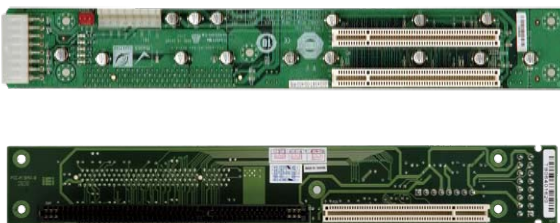

PCI-2SD2-RS-R40

Ordering Information

PCI-2SD2-RS-R40	1U chassis backplane with two PCI slots
RACK-1150G	1U Rack-mount Industrial Chassis
RACK-1151G	1U Rack-mount Industrial Chassis