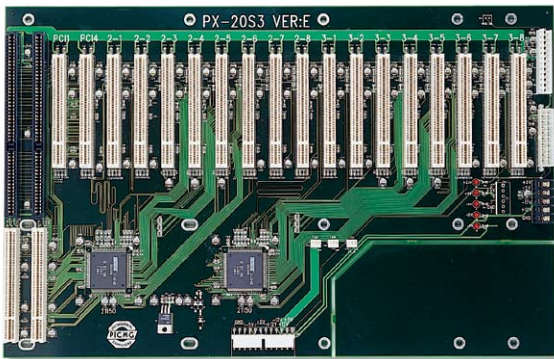

PX-20S3-RS-R40

Ordering Information

PCI-20S3-RS-R40	20-slot backplane with 18 PCI slots and 1 ISA Bus slots
RACK-3200G-R20	4U rack-mount industrial chassis
RACK-3035G-R20	4U rack-mount industrial chassis