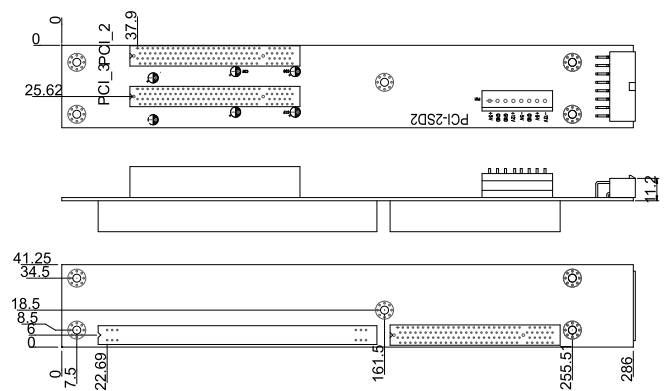

1
Industrial
Computing
Solutions

2
Embedded
Computing
Solutions

3
RISC-Based
Embedded
Solutions

4
Industrial
Data
Collector/
Server
Solutions

5
Video
Capture
Solutions

6
I/O
Communication
Solutions

7
Panel
Solutions