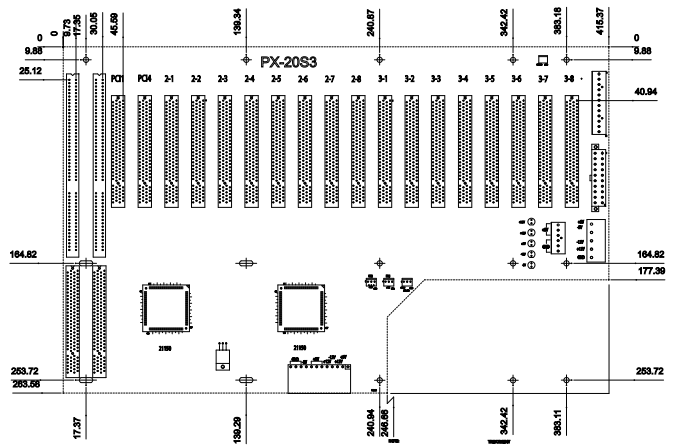

PX-20S2-RS-R40

Ordering Information

PCI-20S2-RS-R40	20-slot backplane with 17 PCI slots and 3 ISA Bus slots
RACK-3200G-R20	4U rack-mount industrial chassis
RACK-3035G-R20	4U rack-mount industrial chassis

PX-20S3-RS-R40

Ordering Information

PCI-20S3-RS-R40	20-slot backplane with 18 PCI slots and 1 ISA Bus slots
RACK-3200G-R20	4U rack-mount industrial chassis
RACK-3035G-R20	4U rack-mount industrial chassis

PCI-2SD2-RS-R40

Ordering Information

PCI-2SD2-RS-R40	1U chassis backplane with two PCI slots
RACK-1150G	1U Rack-mount Industrial Chassis
RACK-1151G	1U Rack-mount Industrial Chassis

1
Industrial
Computing
Solutions

2
Embedded
Computing
Solutions

3
RISC-Based
Embedded
Solutions

4
Industrial
Data
Collector/
Server
Solutions

5
Video
Capture
Solutions

6
I/O
Communication
Solutions

7
Panel
Solutions